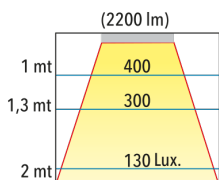

ILUMINANCIA

BLU030